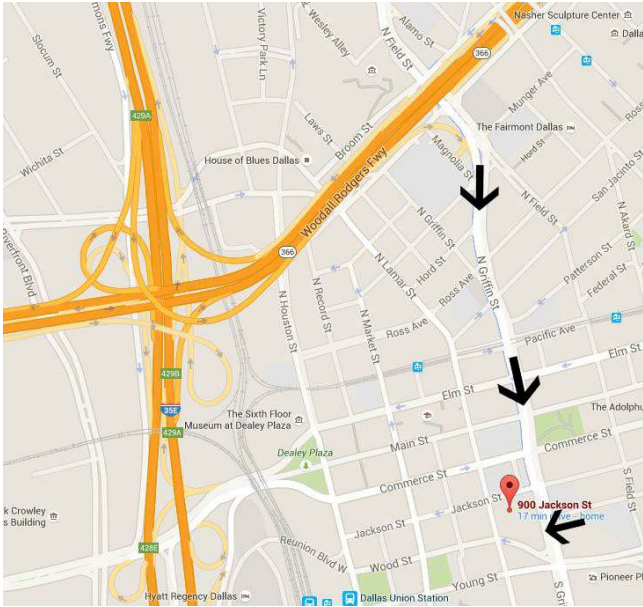

Global Data Vault – Dallas Office – Directions and Parking

Global Data Vault’s Dallas office is located in downtown Dallas at:

900 Jackson Street
Suite 220
Dallas, Texas 75202

- Take 35 or 75 to Woodall Rodgers.
- Exit Field Street and head south. Go about 1 block.
- Bear right onto Griffin Street. Go about 9 blocks and cross Jackson Street.
- Turn right from Griffin into the underground parking garage.
- Take a ticket and park in a “visitor” spot.

From Woodall Rodgers