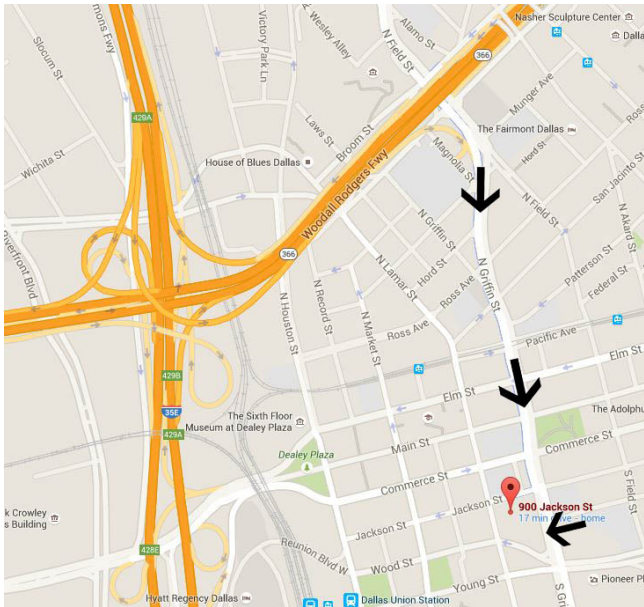

Global Data Vault – Dallas Office – Directions and Parking

Global Data Vault’s Dallas office is located in downtown Dallas at:

900 Jackson Street
Suite 220
Dallas, Texas 75202

- Take 35 or 75 to Woodall Rodgers.
- Exit Field Street and head south. Go about 1 block.
- Bear right onto Griffin Street. Go about 9 blocks and cross Jackson Street.
- Turn right from Griffin into the underground parking garage.
- Take a ticket and park in a “visitor” spot.

From Woodall Rodgers