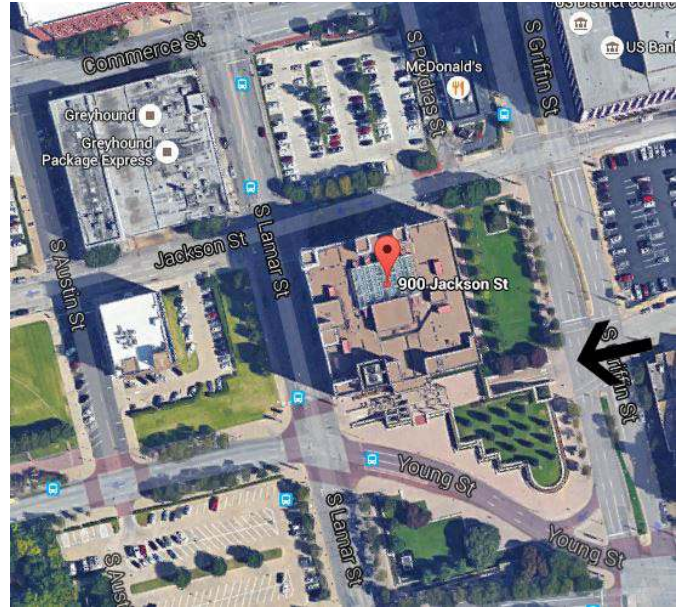

Global Data Vault – Dallas Office – Directions and Parking

Global Data Vault’s Dallas office is located in downtown Dallas at:

900 Jackson Street
Suite 220
Dallas, Texas 75202

- Take 35 or 75 to Woodall Rodgers.
- Exit Field Street and head south. Go about 1 block.
- Bear right onto Griffin Street. Go about 9 blocks and cross Jackson Street.
- Turn right from Griffin into the underground parking garage.
- Take a ticket and park in a “visitor” spot.

From Woodall Rodgers

Garage Entrance (from Griffin Street)

Contact Us

Sales sales@globaldatavault.com
Support support@globaldatavault.com

214-363-1900 x 1 or 214-396-4472
214-363-1900 x 2

Please visit www.globaldatavault.com for complete details.