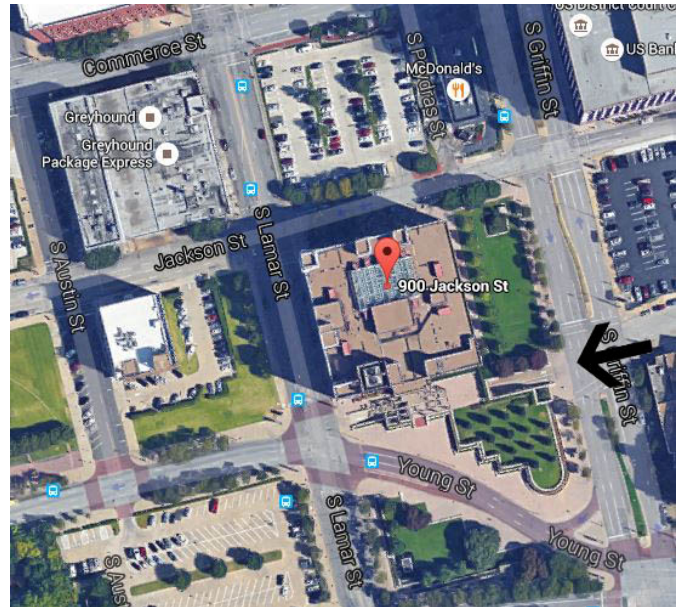

Global Data Vault – Dallas Office – Directions and Parking

Global Data Vault’s Dallas office is located in downtown Dallas at:

900 Jackson Street
Suite 220
Dallas, Texas 75202

- Take 35 or 75 to Woodall Rodgers.
- Exit Field Street and head south. Go about 1 block.
- Bear right onto Griffin Street. Go about 9 blocks and cross Jackson Street.
- Turn right from Griffin into the underground parking garage.
- Take a ticket and park in a “visitor” spot.

From Woodall Rodgers

Garage Entrance (from Griffin Street)

Contact Us

Sales sales@globaldatavault.com
Support support@globaldatavault.com

214-363-1900 x 1 or 214-396-4472
214-363-1900 x 2

Please visit www.globaldatavault.com for complete details.